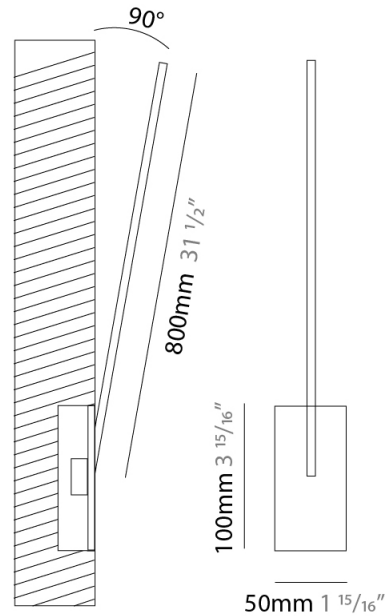

PROJECT	_____
TYPE	_____
SPECIFIER	_____
QUANTITY	_____
DATE	_____

SPILLO 1 ROD RECESSED

D46018- _____ - _____
base number   Color   Finish
                                         Temperature   Options

1. To build a product code in our configurator select the specify button on the base model # product page
2. To build a manual product code on this datasheet choose from the options listed below in blue font and add the suffix to the base model #

GENERAL

Series: Spillo
Subseries: Spillo 1 Rod
Brand: Icone
Division: Design
Mounting Type: Recessed
Mounting Location: Wall
Subcategory: Ambient

PHYSICAL

Shape: Rectangle
Width (mm): 50
Width (in): 1 15/16
Height (mm): 800
Height (in): 31 1/2
Light Distribution: Adjustable
Fixture Finish: WHI / BLK / CHR / BGD
Fixture Material: Brass

ELECTRICAL

Lamp Type: LED
Total Output Wattage (W): 10.56
Dimming: 0-10V Dimming
Driver Included: No
Driver Location: Remote
Driver Type: Constant Voltage - 120Vac
Driver Class: Class 2
Input Voltage (V): 120
Output Voltage (V): 12
Upon Request: (Not included, see components) 0-10Vdc dimming / 277Vac

LED

Color Temperature (°K): 2700 / 3000
Nominal Lumen (lm): 880
CRI: >90 CRI
Lamp Life (hrs): 50000

OPTICAL

Adjustability: Tilt 120°

RATINGS AND CERTIFICATIONS

Certified By: Certified for North American Standards
IP rating: IP20